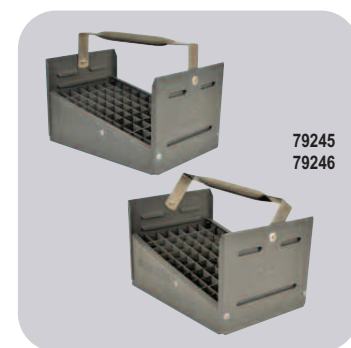

Stowaways - Plastic

MARS stowaway boxes are ideal for the professionals or do-it-yourselfers. These utility boxes hold bolts, screws, washers, bits, solderless terminals and many other small items. MARS #79378 has 6-18 adjustable compartments and measures 11" L x 7 1/4"W x 1 3/4"H.

79378

MARS NO.	DESCRIPTION	MARS PACK
79378	6-18 adj. stowaway box - translucent gray, 11.0" x 7.25" x 1.75"	6

Storage Bins

- Heavy duty bins securely stack on top of each other, sit on shelving and hang from racks, panels, rails and carts
- Anti slide stop prevents stacked bins from shifting forward
- Guaranteed not to crack or break under normal load conditions
- Sturdy one piece construction is water, rust and corrosion proof.
- Large front label are for easy coding and scanning
- Curved bottom hopper makes it easy to retrieve small parts

79764

MARS NO.	DESCRIPTION	MARS PACK
79764	12" Blue Shelf Bin 11 5/8" L x 4 1/8" W x 4" H	24
79765	12" Blue Shelf Bin 11 5/8" L x 6 5/8" W x 4" H	12
79766	12" Blue Shelf Bin 11 5/8" L x 8 3/8" W x 4" H	12

Nipple Caddies

- Nipple caddies are designed to help keep you organized
- Durable caddies are constructed of corrosion- and rust-resistant polyethylene
- Designed to hold nipples and keeps them out of water and other liquids
- Drain holes in bottom allows caddy to drain
- Strong enough to take the abuse yet half the weight of metal
- Tall (with handle in up position)